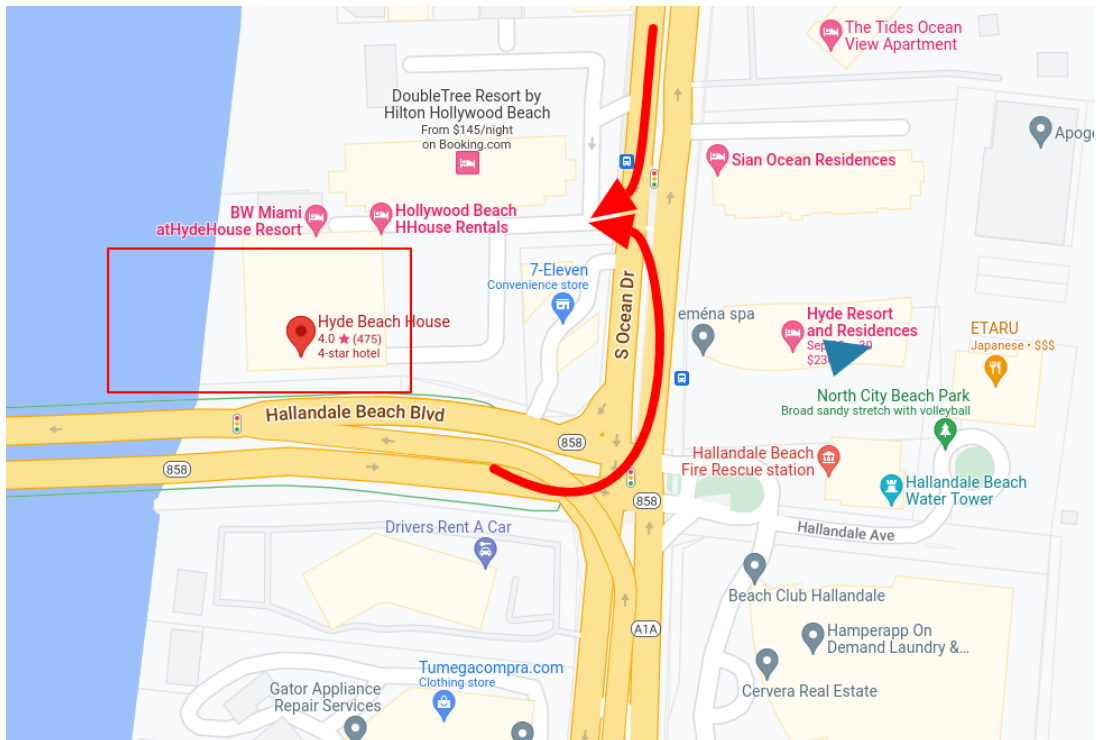

Hyde Beach House - All You Need To Know ?

Customer Service - 2024-11-23 - Comments (0) - Hyde Beach House

?Address

4010 S Ocean Dr, Hollywood, FL 33019

Rates not included in reservations:

Resort Fees

1-6 days - \$35 with taxes/night 7-29 days - \$22.50 with taxes/night 30 days or more - \$15 with taxes/night