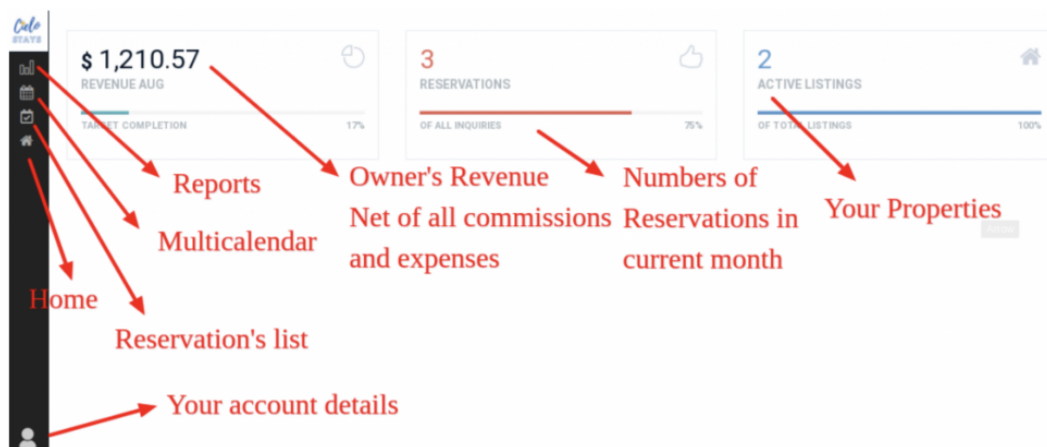

Understanding your owner's dashboard

Customer Service - 2025-01-18 - Comments (0) - Owner Information

Login to your owner's

dashboard: [<https://cielostays.com/dash>] (<https://cielostays.com/dash>)

Owner Dashboard