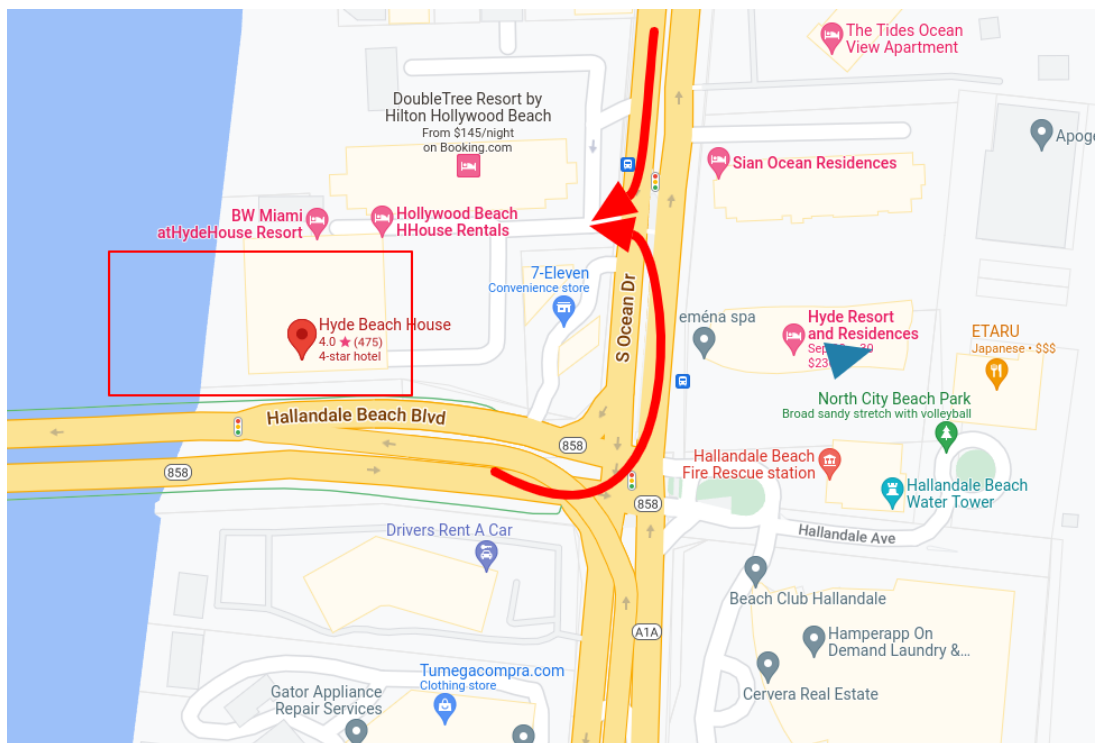

Hyde Beach House - All You Need To Know ?

Customer Service - 2024-11-21 - Comentarios (0) - Hyde Beach House

?Address

4010 S Ocean Dr, Hollywood, FL 33019

Rates not included in reservations:

Resort Fees

1-6 days - \$35 with taxes/night 7-29 days - \$22.50 with taxes/night 30 days or more - \$15 with taxes/night