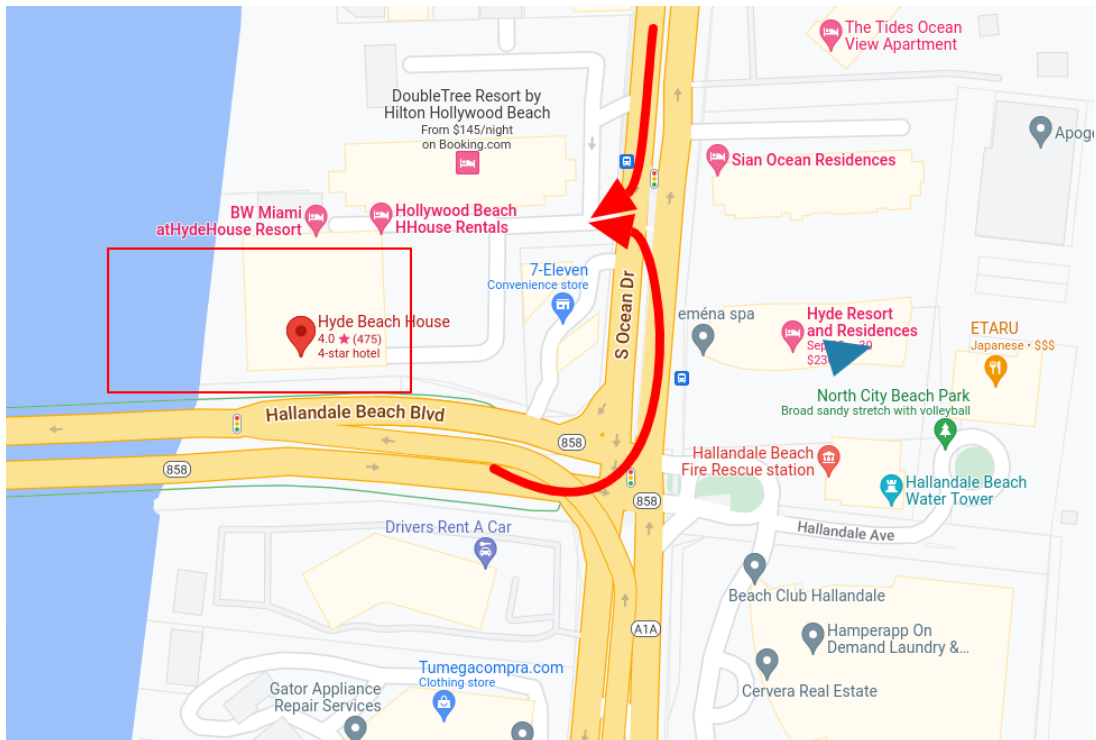

Hyde Beach House - All You Need To Know ?

Customer Service - 2024-12-02 - Commentaire (1) - Hyde Beach House

?Address

4010 S Ocean Dr, Hollywood, FL 33019

Rates not included in reservations:

Resort Fees

1-6 days - $35 with taxes/night 7-29 days - $22.50 with taxes/night 30 days or more - $15 with taxes/night

Owner Guest Reservations: $150 for the entire stay

Parking

1-6 days - Parking $33 with taxes/night 7-29 days - Parking is $15 with taxes/night 30 days or more - Parking $280 with taxes for a month

Security Deposit

1-6 days - $75 per night 7-29 days - $30 per night 30 days or more - $20 per night