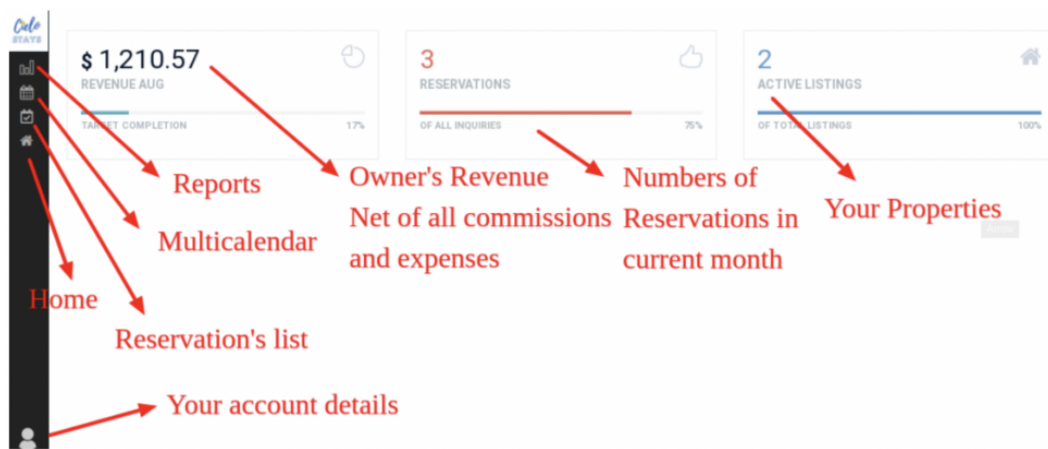

## Understanding your owner's dashboard

Customer Service - 2025-01-30 - Commentaire (1) - Owner Information

Login to your owner's

dashboard: [ <https://cielostays.com/dash> ] ( <https://cielostays.com/dash> )

Owner Dashboard