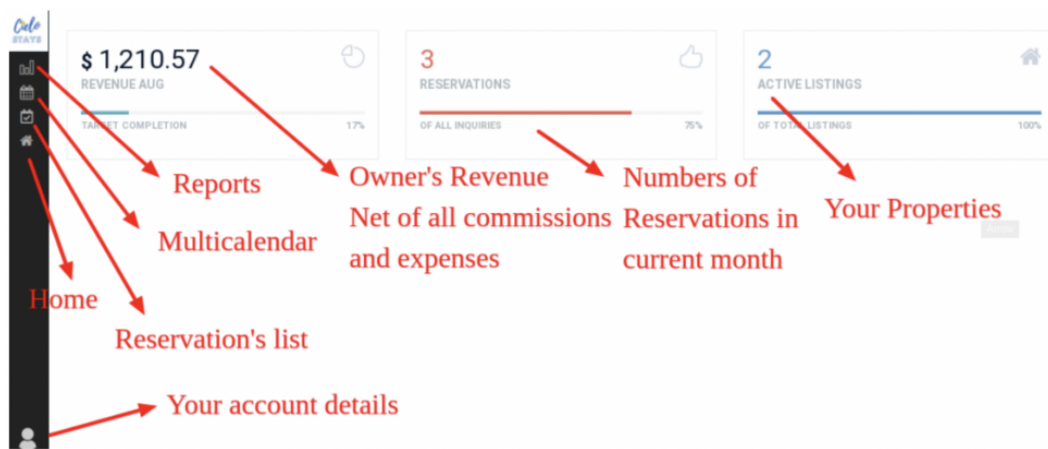

Understanding your owner's dashboard

Customer Service - 2024-12-04 - Commentaire (1) - Owner Information

Login to your owner's

dashboard: [<https://cielostays.com/dash>] (<https://cielostays.com/dash>)

Owner Dashboard