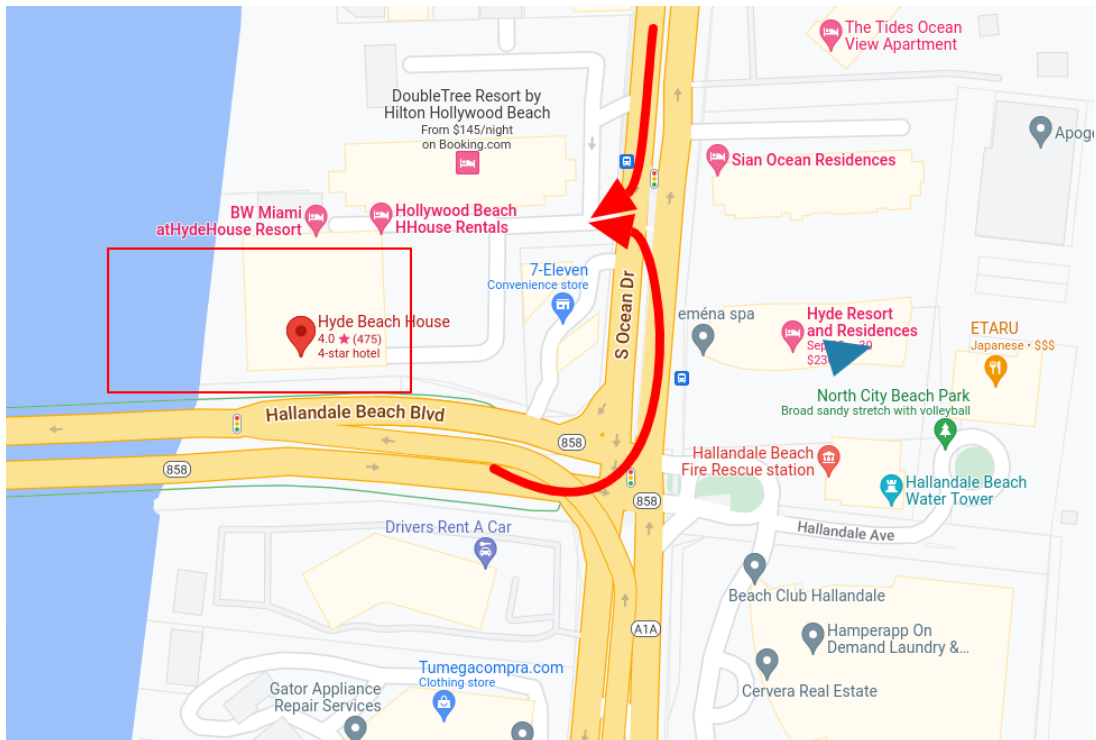

### ?Address

4010 S Ocean Dr, Hollywood, FL 33019

Rates not included in reservations:

Resort Fees

1-6 days - \$35 with taxes/night 7-29 days - \$22.50 with taxes/night 30 days or more - \$15 with taxes/night